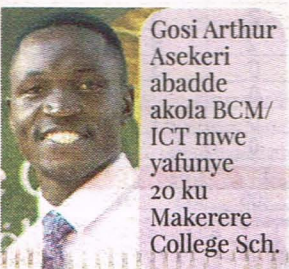

Gosi Arthur Asekeri abadde akola BCM/ICT mwe yafunye 20 ku Makerere College Sch.